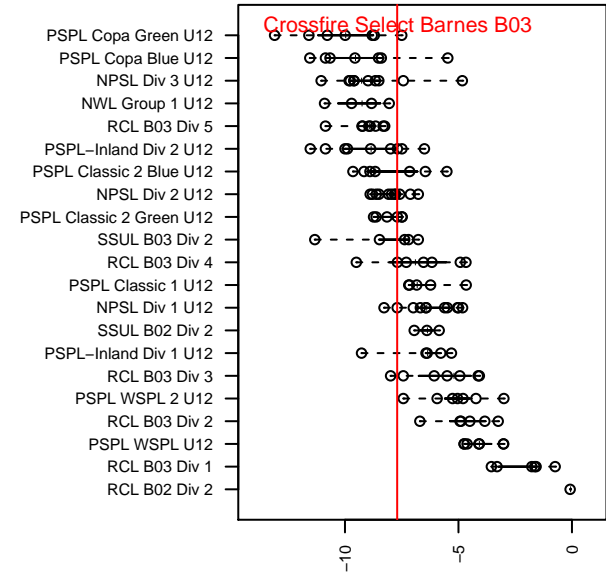

**attack and defense rating
relative to others at age
and all opponents in last 13 months**