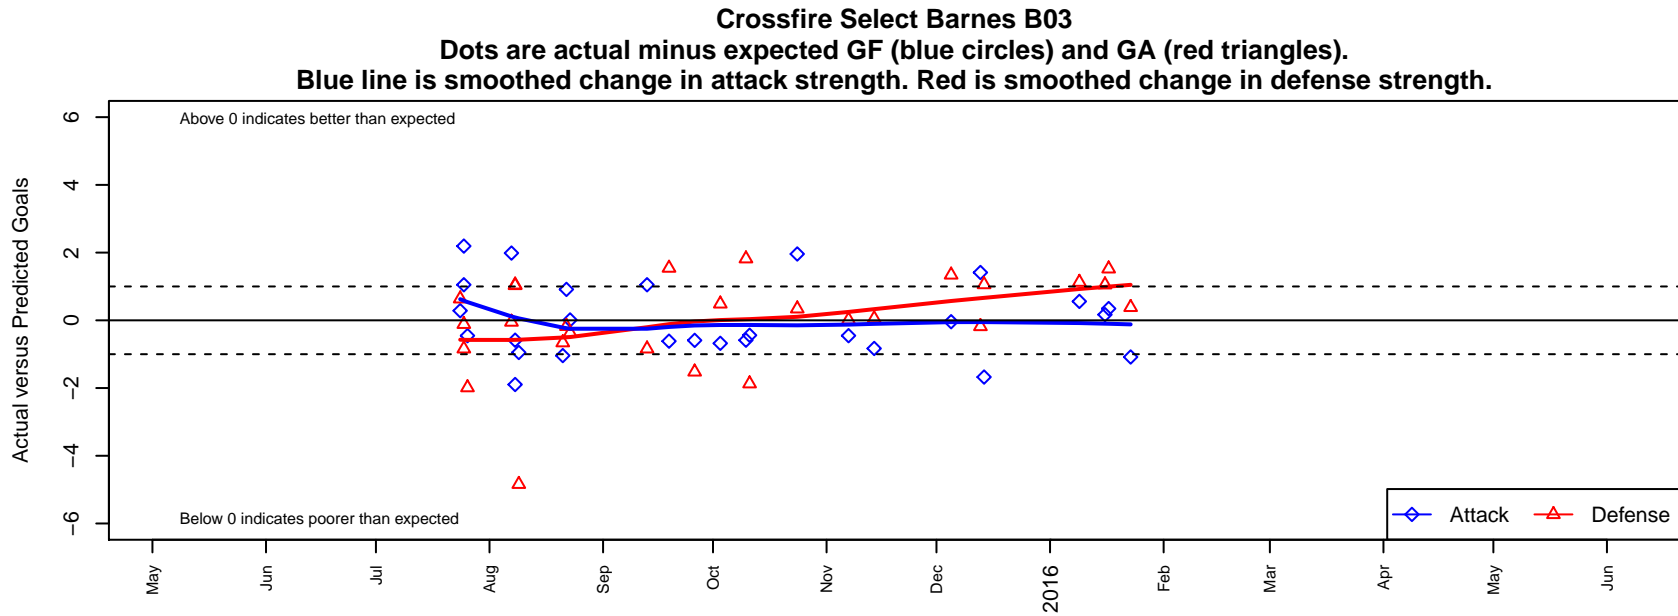

**attack and defense variance (black dot)
relative to other teams
and top 10 in region**

**attack and defense rating
relative to others at age
and all opponents in last 13 months**

Crossfire Select Barnes B03

Crossfire Select SC
Redmond, WA
B03 total strength=480
attack=0.34 defense=0.32
fall league = NPSL Div 1 U12

alt names used:
Crossfire Select B 09 Barnes
Crossfire Select Barnes '03
Crossfire Select B03 Barnes
Crossfire Select Barnes '03
Crossfire Select B03-Barnes

Venues played:
2015 Crossfire Select BU12 Gold
2015 River Jam Samba U12
2015 Island Cup BU12
2015 NPSL Division 1 U12
2015 Founders Cup B03